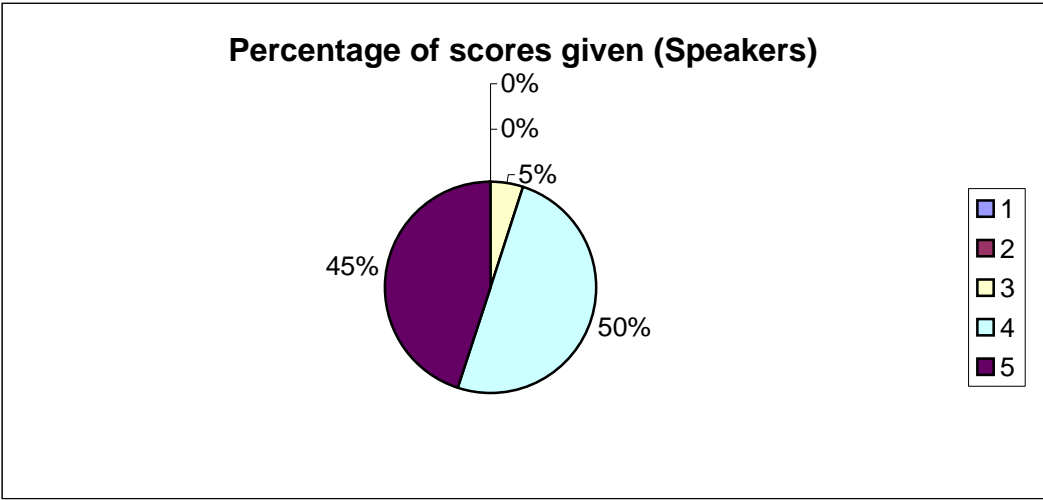

Factor	Scores					Mean score
	1	2	3	4	5	
Venue	0	5	29	58	28	3.91
Location	2	2	29	58	34	3.96
Accommodation	0	9	13	64	34	4.03
Speakers	0	0	6	60	54	4.39
Social	0	2	8	44	66	4.53

Total number of responses - 120