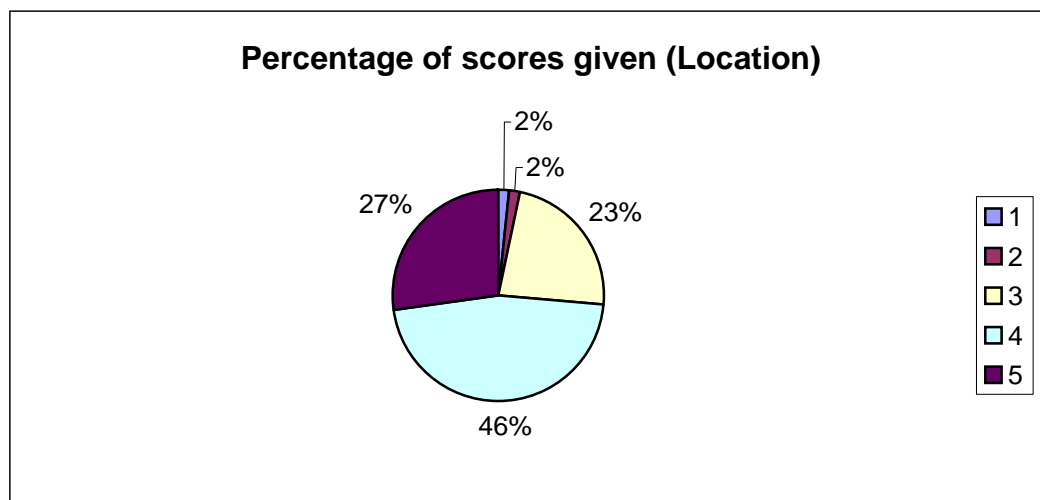

Factor	Scores					Mean score
	1	2	3	4	5	
Venue	0	5	29	58	28	3.91
Location	2	2	29	58	34	3.96
Accommodation	0	9	13	64	34	4.03
Speakers	0	0	6	60	54	4.39
Social	0	2	8	44	66	4.53

Total number of responses - 120