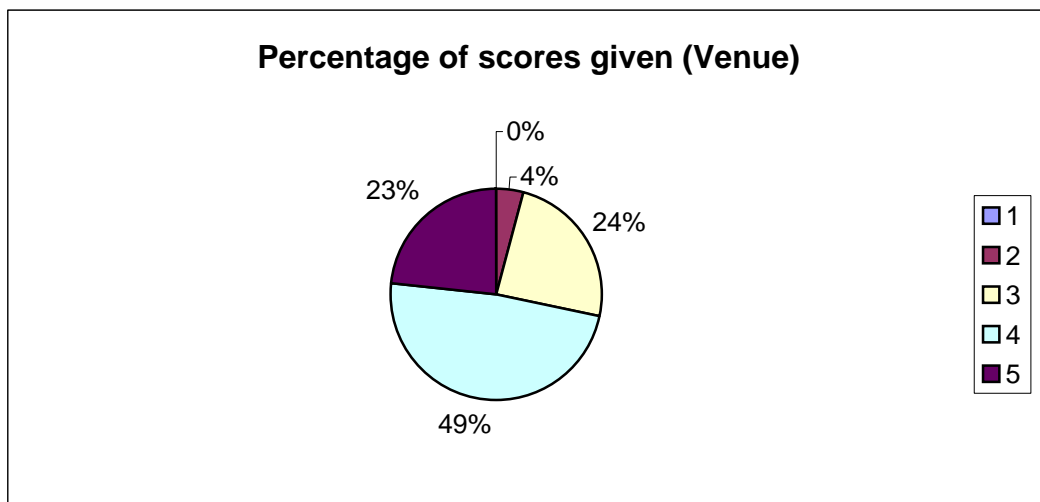

Factor	Scores					Mean score
	1	2	3	4	5	
Venue	0	5	29	58	28	3.91
Location	2	2	29	58	34	3.96
Accommodation	0	9	13	64	34	4.03
Speakers	0	0	6	60	54	4.39
Social	0	2	8	44	66	4.53

Total number of responses - 120