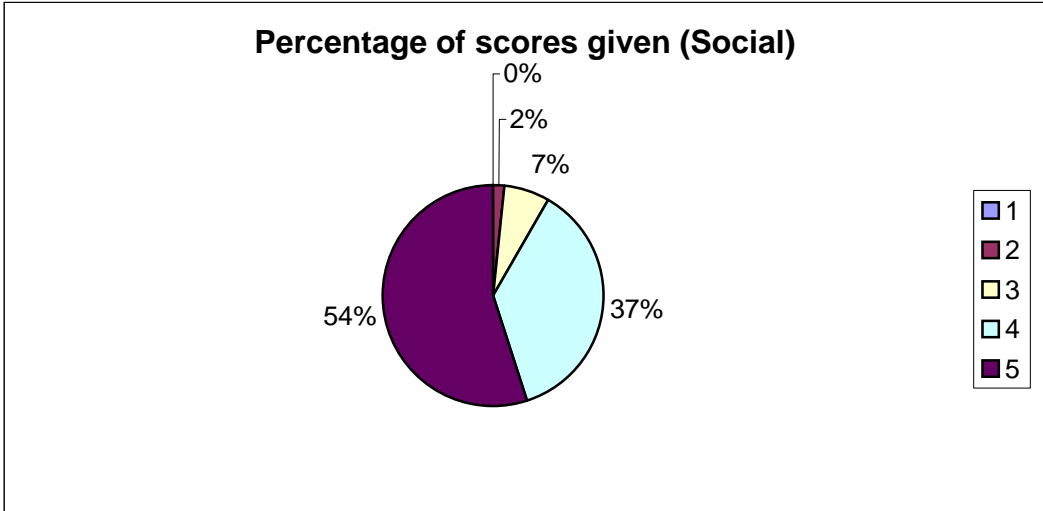

Factor	Scores					Mean score
	1	2	3	4	5	
Venue	0	5	29	58	28	3.91
Location	2	2	29	58	34	3.96
Accommodation	0	9	13	64	34	4.03
Speakers	0	0	6	60	54	4.39
Social	0	2	8	44	66	4.53

Total number of responses - 120